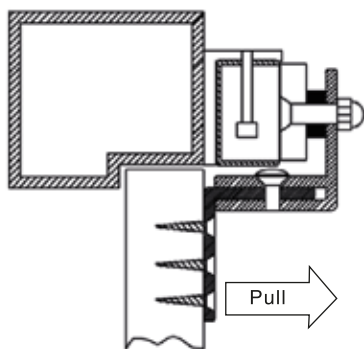

ZL Bracket For EM Lock

Specification

Model	Size(unit:mm)	Suitable For	Used With	Weight
MBK-70Z	70Lx38Wx38H	In-swing wooden door, narrow door frame door, metal door	YM-60, YM-70, YM-70-S	0.16kg
MBK-180ZL	170Lx40Wx29H	In-swing wooden door, narrow door frame door, metal door	YM-180, YM-180D	0.38kg
MBK-180ZL-S	182Lx40Wx29H	In-swing wooden door, narrow door frame door, metal door	YM-180-S, YM-180D-S	0.38kg
MBK-280ZL	250Lx47Wx28H	In-swing wooden door, narrow door frame door, metal door	YM-280, YM-280(LED), YM-280T(LED) YM-280D, YM-280D(LED), YM-280TD(LED)	0.72kg
MBK-350ZL	285Lx54Wx31H	In-swing wooden door, narrow door frame door, metal door	YM-350, YM-350(LED), YM-350T(LED) YM-350BZ, YM-350D, YM-350D(LED) YM-350TD(LED), YM-350DBZ	0.81kg
MBK-350ZL-W	227Lx54Wx31H	In-swing wooden door, narrow door frame door, metal door	YM-350W, YM-350W-S	0.81kg
MBK-500ZL	265Lx72Wx45H	In-swing wooden door, narrow door frame door, metal door	YM-500, YM-500(LED), YM-500T(LED) YM-500BZ, YM-500D, YM-500D(LED) YM-500TD(LED), YM-500DBZ	1.34kg
MBK-500ZL-W	220Lx72Wx45H	In-swing wooden door, narrow door frame door, metal door	YM-500W, YM-500W-S	1.34kg
MBK-750ZL	280Lx80Wx51H	In-swing wooden door, narrow door frame door, metal door	YM-750, YM-750(LED), YM-750T(LED) YM-750D, YM-750D(LED), YM-750TD(LED)	1.50kg

Installation

- For in-swing door, install the lock body inside and then need to install the ZL bracket at the same time.
- Discharge the mounting plate from lock body.
- Fix the L bracket on the door frame and then fix the lock body on the L bracket.
- Assemble the Z bracket and then fix it on the door frame
- Fix the armature plate on the Z bracket